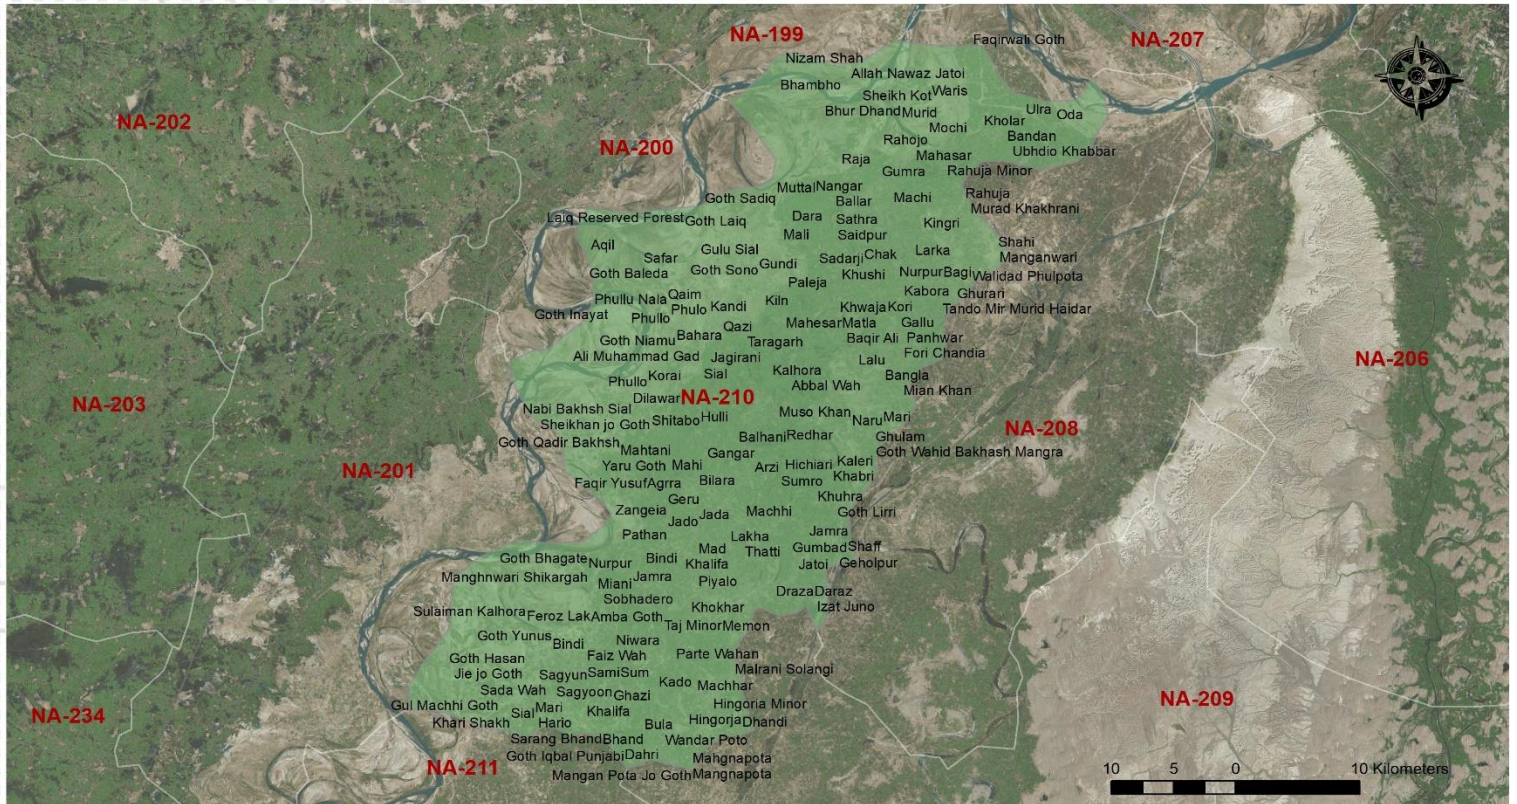

CONSTITUENCY PROFILE

NA-210 KHAIRPUR-III

SINDH

CONSTITUENCY
POPULATION

838,002

VOTER STATISTICS

Male

210,724

Female

173,342

Total

384,006

46%

of the total population
are registered as voters

POLLING STATIONS

77

Male

76

Female

164

Combined

317

Total

Number of polling stations where
registered voters exceed 1,200

AVERAGE VOTER
AT POLLING STATION

1,212

AVERAGE VOTER
AT POLLING BOOTH

380

LIST OF CONTESTING CANDIDATES

#	Name	Name of Political Party
1	Javed Sikandar	Independent
2	Syed Javed Ali Shah Jillani	Pakistan Peoples Party Parliamentarians
3	Syed Fahad Ali Shah Jillani	Independent
4	Syed Kazim Ali Shah	Grand Democratic Alliance
5	Syed Muharram Ali Shah	Independent
6	Inayatullah Shaikh	Independent
7	Lal Bux Sial	Independent
8	Muhammad Ramzan	Muttahidda Majlis-e-Amal Pakistan
9	Mukhtiar Hussain Narejo	Pakistan Rah-e-Haq Party
10	Mahreen Razzaq Bhutto	Independent
11	Naimatullah Maitlo	Independent
12	Himat Ali Budh	Independent